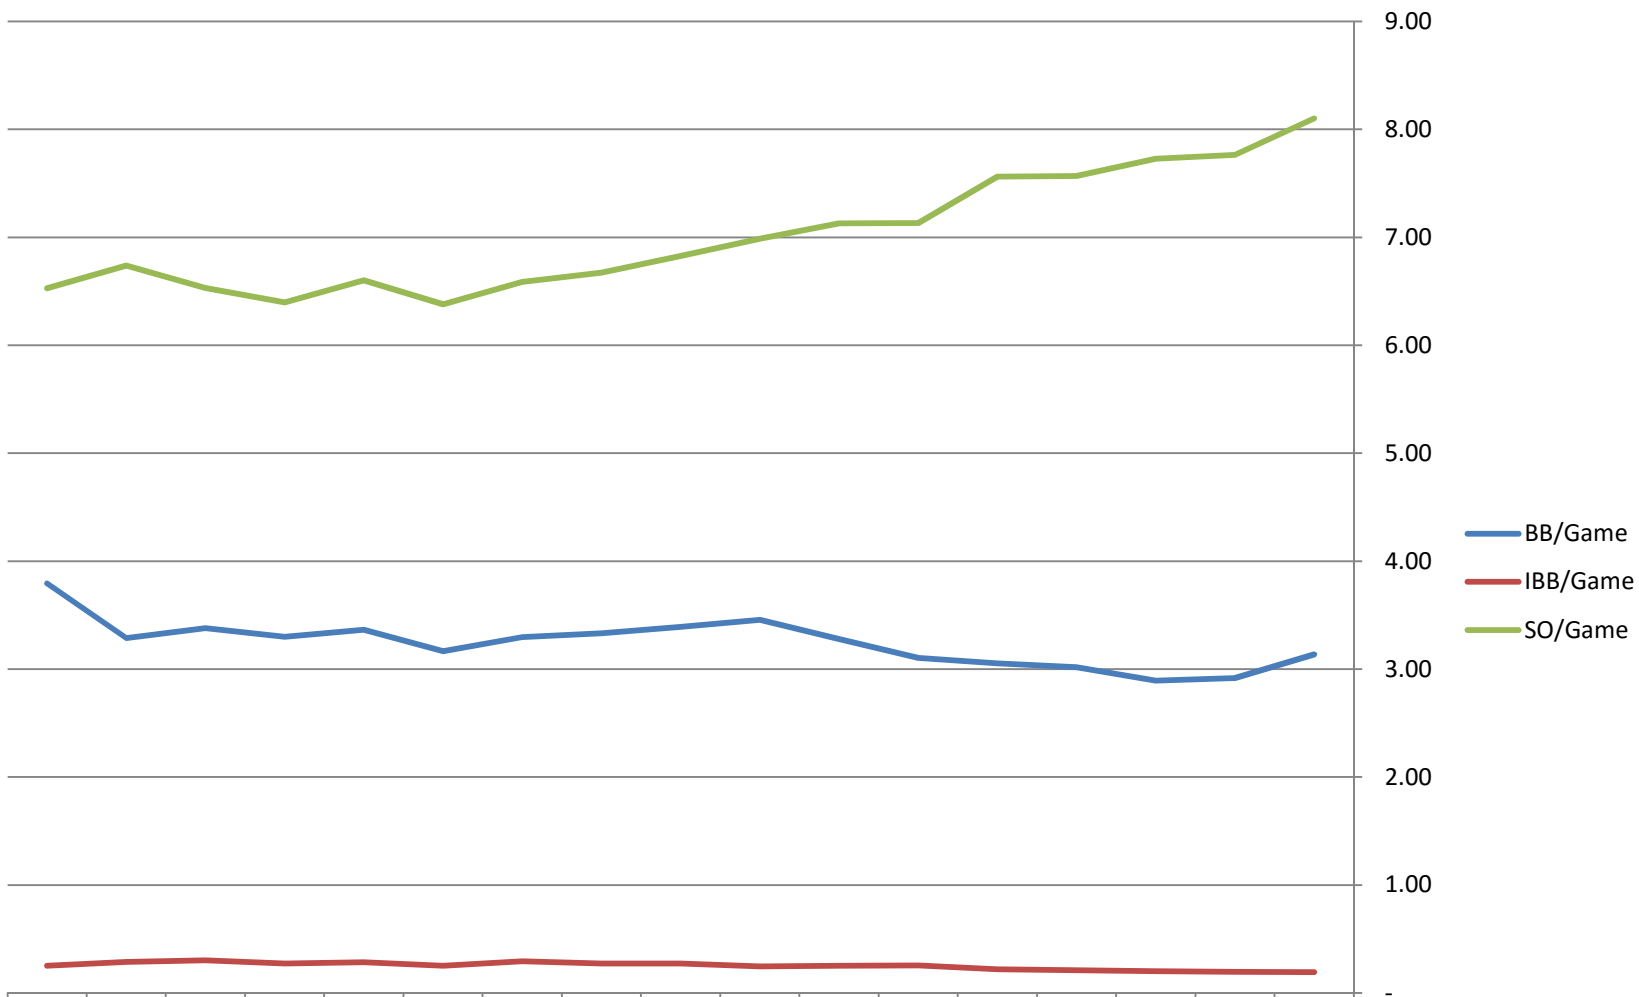

Number of Walks, Intentional Walks, and Strike Outs per 9 innings American and National League - 2000 through 2016

| | 2000 | 2001 | 2002 | 2003 | 2004 | 2005 | 2006 | 2007 | 2008 | 2009 | 2010 | 2011 | 2012 | 2013 | 2014 | 2015 | 2016 |
|----------|------|------|------|------|------|------|------|------|------|------|------|------|------|------|------|------|------|
| BB/Game | 3.80 | 3.29 | 3.38 | 3.30 | 3.36 | 3.17 | 3.30 | 3.33 | 3.39 | 3.46 | 3.28 | 3.11 | 3.05 | 3.02 | 2.89 | 2.92 | 3.14 |
| IBB/Game | 0.25 | 0.29 | 0.30 | 0.27 | 0.29 | 0.25 | 0.29 | 0.27 | 0.27 | 0.25 | 0.25 | 0.25 | 0.22 | 0.21 | 0.20 | 0.20 | 0.19 |
| SO/Game | 6.53 | 6.74 | 6.53 | 6.40 | 6.60 | 6.38 | 6.59 | 6.67 | 6.83 | 6.99 | 7.13 | 7.13 | 7.56 | 7.57 | 7.73 | 7.76 | 8.10 |